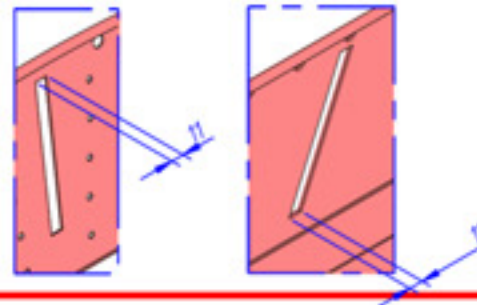

08 6449-W

SLALOM EVO

10 6450-W

DOUBLE EVO

**AIR HOCKEY
CENTRAL PROTECTIONS**

THICKNESS: 10mm.