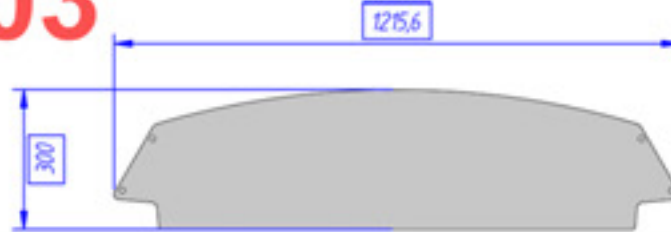

220, MINI

02 4581/02 OLD SYSTEM 6mm.

03 4581/03

DOUBLE

4541/06 OLD SYSTEM 6mm.

4541/07

220 EVO & ALL YUKON

04 6451-W

08 6449-W

SLALOM EVO

10 6450-W

DOUBLE EVO

**AIR HOCKEY
CENTRAL PROTECTIONS**

THICKNESS: 10mm.