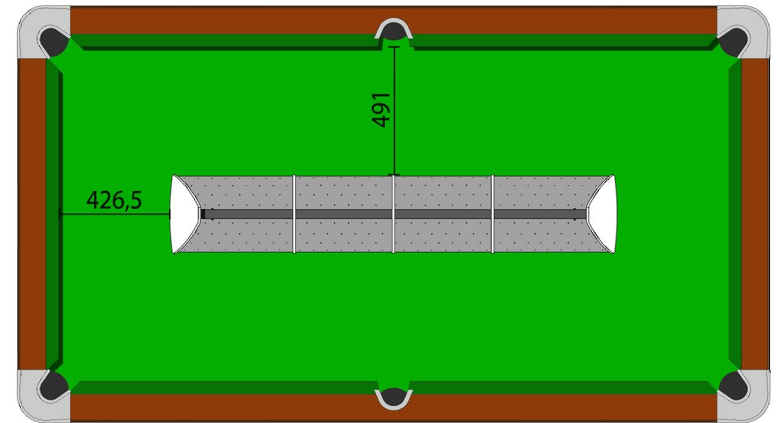

SUMMUM & ELITE - CAROM PROFESSIONAL (1.420x2.840mm.) + MIST 4

MIST 4 - 2.044x288mm.

MIST 3 - 1.687x288mm.

MIST 2 - 1.330x288mm.

MIST 1 - 973x288mm.

K-STEEL - POOL 9' PROFESSIONAL (1.270x2.540mm.) + MIST 4

K-STEEL - POOL 9' PROFESSIONAL (1.270x2.540mm.) + MIST 3

K-STEEL - POOL 8' PROFESSIONAL (1.170x2.340mm.) + MIST 3

K-STEEL - POOL 8' PROFESSIONAL (1.170x2.340mm.) + MIST 2

MAGNO - POOL 8' (1.120x2.240mm.) + MIST 3

MAGNO - POOL 8' (1.120x2.240mm.) + MIST 2

MAGNO - POOL 7' (1.000x2.000mm.) + MIST 2

MAGNO - POOL 7' (1.000x2.000mm.) + MIST 1

MAGNO - POOL 6' (900x1.800mm.) + MIST 1