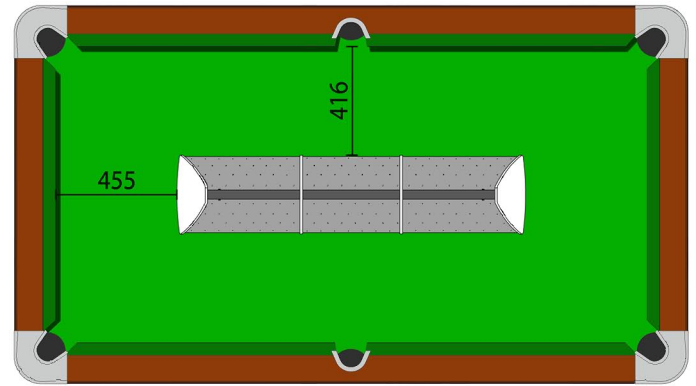

SUMMUM & ELITE - CAROM PROFESSIONAL (1.420x2.840mm.) + MIST 4

MIST 4 - 2.044x288mm.

MIST 3 - 1.687x288mm.

MIST 2 - 1.330x288mm.

MIST 1 - 973x288mm.

K-STEEL - POOL 9' PROFESSIONAL (1.270x2.540mm.) + MIST 4

K-STEEL - POOL 9' PROFESSIONAL (1.270x2.540mm.) + MIST 3

K-STEEL - POOL 8' PROFESSIONAL (1.170x2.340mm.) + MIST 3

K-STEEL - POOL 8' PROFESSIONAL (1.170x2.340mm.) + MIST 2

MAGNO - POOL 8' (1.120x2.240mm.) + MIST 3

MAGNO - POOL 8' (1.120x2.240mm.) + MIST 2

MAGNO - POOL 7' (1.000x2.000mm.) + MIST 2

MAGNO - POOL 7' (1.000x2.000mm.) + MIST 1

MAGNO - POOL 6' (900x1.800mm.) + MIST 1