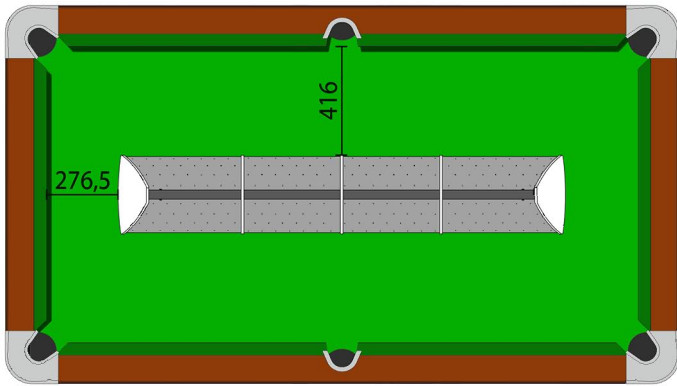

SUMMUM & ELITE - CAROM PROFESSIONAL (1.420x2.840mm.) + MIST 4

MIST 4 - 2.044x288mm.

MIST 3 - 1.687x288mm.

MIST 2 - 1.330x288mm.

MIST 1 - 973x288mm.

K-STEEL - POOL 9' PROFESSIONAL (1.270x2.540mm.) + MIST 4

K-STEEL - POOL 9' PROFESSIONAL (1.270x2.540mm.) + MIST 3

K-STEEL - POOL 8' PROFESSIONAL (1.170x2.340mm.) + MIST 3

K-STEEL - POOL 8' PROFESSIONAL (1.170x2.340mm.) + MIST 2

MAGNO - POOL 8' (1.120x2.240mm.) + MIST 3

MAGNO - POOL 8' (1.120x2.240mm.) + MIST 2

MAGNO - POOL 7' (1.000x2.000mm.) + MIST 2

MAGNO - POOL 7' (1.000x2.000mm.) + MIST 1

MAGNO - POOL 6' (900x1.800mm.) + MIST 1