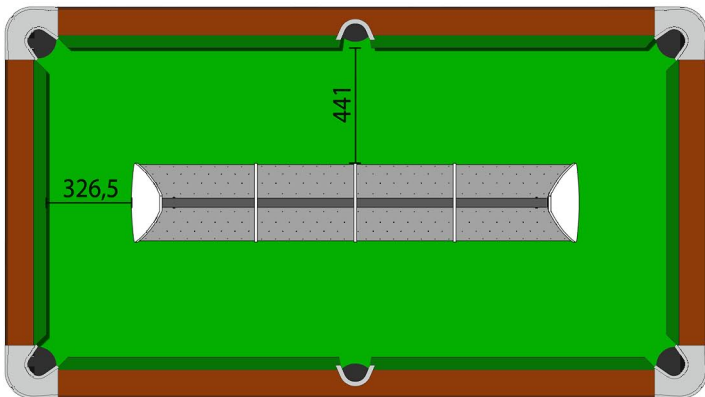

SUMMUM & ELITE - CAROM PROFESSIONAL (1.420x2.840mm.) + MIST 4

MIST 4 - 2.044x288mm.

MIST 3 - 1.687x288mm.

MIST 2 - 1.330x288mm.

MIST 1 - 973x288mm.

K-STEEL - POOL 9' PROFESSIONAL (1.270x2.540mm.) + MIST 4

K-STEEL - POOL 9' PROFESSIONAL (1.270x2.540mm.) + MIST 3

K-STEEL - POOL 8' PROFESSIONAL (1.170x2.340mm.) + MIST 3

K-STEEL - POOL 8' PROFESSIONAL (1.170x2.340mm.) + MIST 2

MAGNO - POOL 8' (1.120x2.240mm.) + MIST 3

MAGNO - POOL 8' (1.120x2.240mm.) + MIST 2

MAGNO - POOL 7' (1.000x2.000mm.) + MIST 2

MAGNO - POOL 7' (1.000x2.000mm.) + MIST 1

MAGNO - POOL 6' (900x1.800mm.) + MIST 1