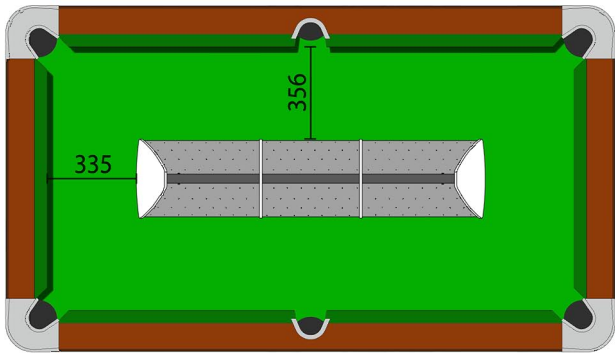

SUMMUM & ELITE - CAROM PROFESSIONAL (1.420x2.840mm.) + MIST 4

MIST 4 - 2.044x288mm.

MIST 3 - 1.687x288mm.

MIST 2 - 1.330x288mm.

MIST 1 - 973x288mm.

K-STEEL - POOL 9' PROFESSIONAL (1.270x2.540mm.) + MIST 4

K-STEEL - POOL 9' PROFESSIONAL (1.270x2.540mm.) + MIST 3

K-STEEL - POOL 8' PROFESSIONAL (1.170x2.340mm.) + MIST 3

K-STEEL - POOL 8' PROFESSIONAL (1.170x2.340mm.) + MIST 2

MAGNO - POOL 8' (1.120x2.240mm.) + MIST 3

MAGNO - POOL 8' (1.120x2.240mm.) + MIST 2

MAGNO - POOL 7' (1.000x2.000mm.) + MIST 2

MAGNO - POOL 7' (1.000x2.000mm.) + MIST 1

MAGNO - POOL 6' (900x1.800mm.) + MIST 1