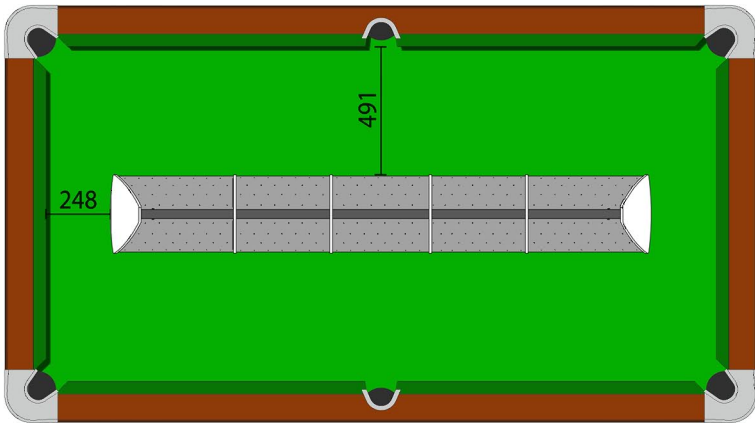

SUMMUM & ELITE - CAROM PROFESSIONAL (1.420x2.840mm.) + MIST 4

MIST 4 - 2.044x288mm.

MIST 3 - 1.687x288mm.

MIST 2 - 1.330x288mm.

MIST 1 - 973x288mm.

K-STEEL - POOL 9' PROFESSIONAL (1.270x2.540mm.) + MIST 4

K-STEEL - POOL 9' PROFESSIONAL (1.270x2.540mm.) + MIST 3

K-STEEL - POOL 8' PROFESSIONAL (1.170x2.340mm.) + MIST 3

K-STEEL - POOL 8' PROFESSIONAL (1.170x2.340mm.) + MIST 2

MAGNO - POOL 8' (1.120x2.240mm.) + MIST 3

MAGNO - POOL 8' (1.120x2.240mm.) + MIST 2

MAGNO - POOL 7' (1.000x2.000mm.) + MIST 2

MAGNO - POOL 7' (1.000x2.000mm.) + MIST 1

MAGNO - POOL 6' (900x1.800mm.) + MIST 1