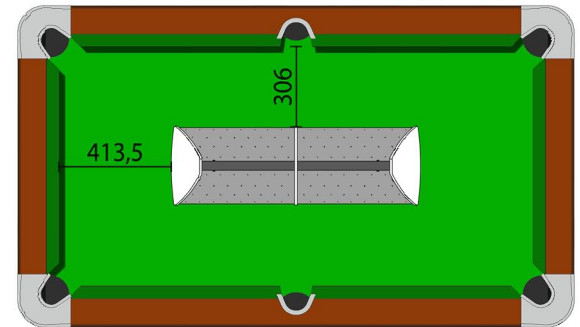

SUMMUM & ELITE - CAROM PROFESSIONAL (1.420x2.840mm.) + MIST 4

MIST 4 - 2.044x288mm.

MIST 3 - 1.687x288mm.

MIST 2 - 1.330x288mm.

MIST 1 - 973x288mm.

K-STEEL - POOL 9' PROFESSIONAL (1.270x2.540mm.) + MIST 4

K-STEEL - POOL 9' PROFESSIONAL (1.270x2.540mm.) + MIST 3

K-STEEL - POOL 8' PROFESSIONAL (1.170x2.340mm.) + MIST 3

K-STEEL - POOL 8' PROFESSIONAL (1.170x2.340mm.) + MIST 2

MAGNO - POOL 8' (1.120x2.240mm.) + MIST 3

MAGNO - POOL 8' (1.120x2.240mm.) + MIST 2

MAGNO - POOL 7' (1.000x2.000mm.) + MIST 2

MAGNO - POOL 7' (1.000x2.000mm.) + MIST 1

MAGNO - POOL 6' (900x1.800mm.) + MIST 1