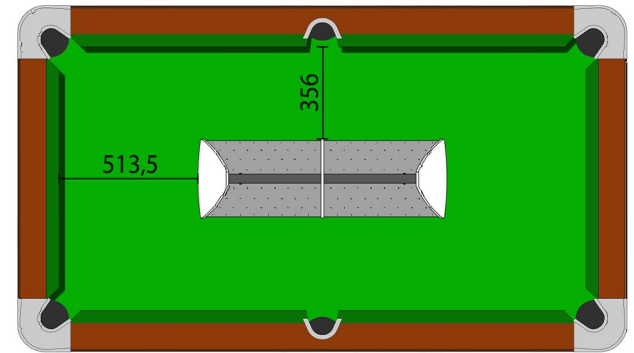

SUMMUM & ELITE - CAROM PROFESSIONAL (1.420x2.840mm.) + MIST 4

MIST 4 - 2.044x288mm.

MIST 3 - 1.687x288mm.

MIST 2 - 1.330x288mm.

MIST 1 - 973x288mm.

K-STEEL - POOL 9' PROFESSIONAL (1.270x2.540mm.) + MIST 4

K-STEEL - POOL 9' PROFESSIONAL (1.270x2.540mm.) + MIST 3

K-STEEL - POOL 8' PROFESSIONAL (1.170x2.340mm.) + MIST 3

K-STEEL - POOL 8' PROFESSIONAL (1.170x2.340mm.) + MIST 2

MAGNO - POOL 8' (1.120x2.240mm.) + MIST 3

MAGNO - POOL 8' (1.120x2.240mm.) + MIST 2

MAGNO - POOL 7' (1.000x2.000mm.) + MIST 2

MAGNO - POOL 7' (1.000x2.000mm.) + MIST 1

MAGNO - POOL 6' (900x1.800mm.) + MIST 1