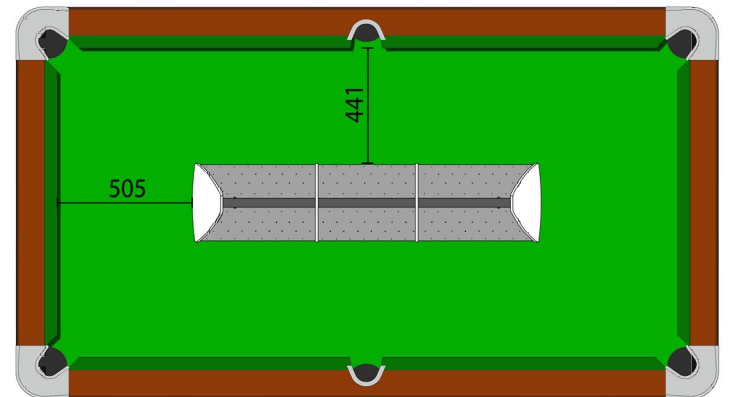

SUMMUM & ELITE - CAROM PROFESSIONAL (1.420x2.840mm.) + MIST 4

MIST 4 - 2.044x288mm.

MIST 3 - 1.687x288mm.

MIST 2 - 1.330x288mm.

MIST 1 - 973x288mm.

K-STEEL - POOL 9' PROFESSIONAL (1.270x2.540mm.) + MIST 4

K-STEEL - POOL 9' PROFESSIONAL (1.270x2.540mm.) + MIST 3

K-STEEL - POOL 8' PROFESSIONAL (1.170x2.340mm.) + MIST 3

K-STEEL - POOL 8' PROFESSIONAL (1.170x2.340mm.) + MIST 2

MAGNO - POOL 8' (1.120x2.240mm.) + MIST 3

MAGNO - POOL 8' (1.120x2.240mm.) + MIST 2

MAGNO - POOL 7' (1.000x2.000mm.) + MIST 2

MAGNO - POOL 7' (1.000x2.000mm.) + MIST 1

MAGNO - POOL 6' (900x1.800mm.) + MIST 1